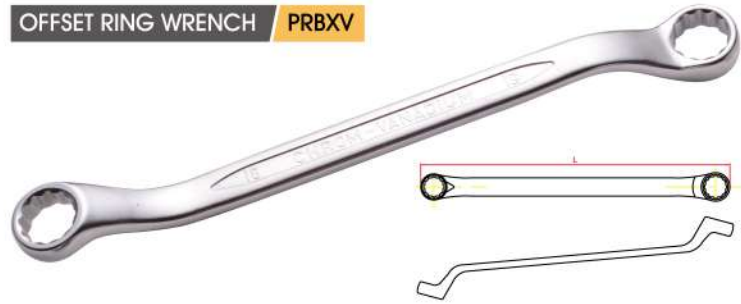

OFFSET RING WRENCH PRBXV

Item No.	Size	L	Item No.	Size	L	Item No.	Size	L
CB04-PRBXV0607	6x7	165	CB04-PRBXV1415	14x15	232	CB04-PRBXV2326	23x26	362
CB04-PRBXV0608	6x8	165	CB04-PRBXV1417	14x17	232	CB04-PRBXV2426	24x26	362
CB04-PRBXV0809	8x9	170	CB04-PRBXV1617	16x17	237	CB04-PRBXV2427	24x27	372
CB04-PRBXV0810	8x10	170	CB04-PRBXV1719	17x19	270	CB04-PRBXV2528	25x28	372
CB04-PRBXV1011	10x11	180	CB04-PRBXV1819	18x19	270	CB04-PRBXV3032	30x32	392
CB04-PRBXV1012	10x12	195	CB04-PRBXV1921	19x21	292	CB04-PRBXV3236	32x36	405
CB04-PRBXV1113	11x13	206	CB04-PRBXV1922	19x22	292	CB04-PRBXV3641	36x41	458
CB04-PRBXV1213	12x13	206	CB04-PRBXV2022	20x22	292	CB04-PRBXV4146	41x46	491
CB04-PRBXV1214	12x14	206	CB04-PRBXV2123	21x23	327	CB04-PRBXV4650	46x50	534
CB04-PRBXV1314	13x14	206	CB04-PRBXV2224	22x24	327