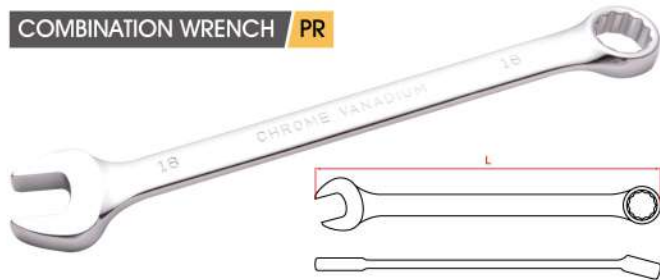

COMBINATION WRENCH / PR

Item No.	Size	L	Item No.	Size	L	Item No.	Size	L
CB04-PR06	6	129	CB04-PR15	15	200	CB04-PR24	24	317
CB04-PR07	7	135	CB04-PR16	16	207	CB04-PR25	25	339
CB04-PR08	8	142	CB04-PR17	17	227	CB04-PR26	26	339
CB04-PR09	9	155	CB04-PR18	18	239	CB04-PR27	27	362
CB04-PR10	10	161	CB04-PR19	19	250	CB04-PR28	28	394
CB04-PR11	11	168	CB04-PR20	20	259	CB04-PR29	29	394
CB04-PR12	12	174	CB04-PR21	21	271	CB04-PR30	30	394
CB04-PR13	13	180	CB04-PR22	22	295	CB04-PR32	32	429
CB04-PR14	14	193	CB04-PR23	23	317