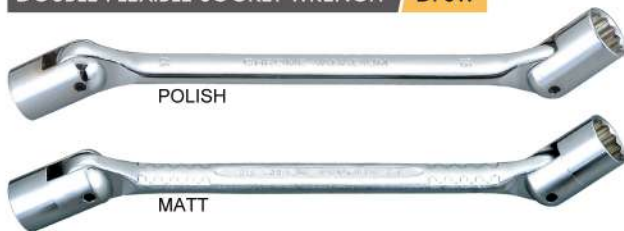

DOUBLE FLEXIBLE SOCKET WRENCH / DFSW

Item No.	Size	L	Item No.	Size	L
CB02-DFSW0807	6x7	180	CB02-DFSW1719	17x19	260
CB02-DFSW0809	8x9	180	CB02-DFSW1819	18x19	275
CB02-DFSW0810	8x10	185	CB02-DFSW2022	20x22	305
CB02-DFSW1011	10x11	200	CB02-DFSW2122	21x22	305
CB02-DFSW1012	10x12	205	CB02-DFSW2123	21x23	305
CB02-DFSW1113	11x13	205	CB02-DFSW2427	24x27	335
CB02-DFSW1213	12x13	220	CB02-DFSW06071	3/8"x7/16"	200
CB02-DFSW1214	12x14	225	CB02-DFSW08091	1/2"x9/16"	225
CB02-DFSW1415	14x15	242	CB02-DFSW10111	5/8"x11/16"	260
CB02-DFSW1317	13x17	240	CB02-DFSW11121	11/16"x3/4"	260
CB02-DFSW1417	14x17	244	CB02-DFSW12141	3/4"x7/8"	300
CB02-DFSW1617	16x17	254