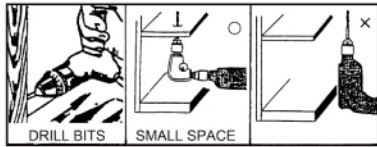

HEAVY DUTY WRECKING KNIFE

Item No.	Description
WB07-GTWWW	Stainless Steel Construction Include Holster

ANGLE DRIVERS

/ Drill Tools

ANGLE DRIVES TOOL

APPLICATIONS:

AC11-D05AK

AC11-D05A