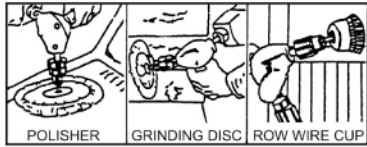

HEAVY DUTY WRECKING KNIFE

Item No.	Description
WB07-GTWWW	Stainless Steel Construction Include Holster

ANGLE DRIVERS

/ Drill Tools

ANGLE DRIVES TOOL

APPLICATIONS:

AC11-D05AK

AC11-D05A